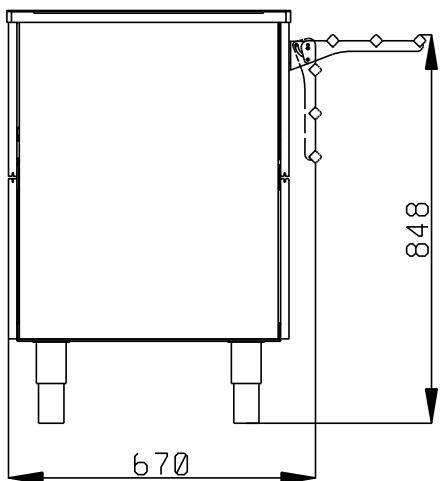

### Short Form Specification

Item No. \_\_\_\_\_

Compact design, ideal for space saving environments. Stainless steel tubular tray slider on customer side. Top provides ample displaying or workspace surface. Unit mounted on 150 mm high feet. Soft closing doors on operator side. Underneath ambient cupboard with doors. Sturdy body construction with laminated panelings on 4 sides.

### Main Features

- CB and CE certified by a third party notified body.
- Tray slider in tubular stainless steel is installed on the customer side and it can also be folded down to facilitate passage of the units through doorways.
- Ideal for servery lines with an operator.
- Unit mounted on 150 mm high feet.
- Soft closing doors on operator side.
- Available options with online configurator: colors, tray sliders, overshelves, feet/wheels with desired diameter, height 750mm for kids.
- Top provides ample displaying or workspace surface.
- Optional plinth can be installed to cover the feet or the wheels.
- Perfect compact design makes it ideal for space saving environments.
- Food introduced at the correct temperature maintains its core temperature according to Afnor Standards.
- Available dimensions: 1, 2, 3, 4 GN.
- Thanks to the sleek, minimalist glass structure, food and dust does not get trapped and the cleaning is made easier.

### Construction

- Top in AISI 304.
- Sturdy construction with laminated panelings on 4 sides.

APPROVAL: \_\_\_\_\_

Front

Side

Top

**Key Information:**

N° of doors:	1
322108 (F00N2AF00W)	
External dimensions, Width:	770 mm
External dimensions, Depth:	915 mm
External dimensions, Height:	900 mm
Net weight:	58 kg
Shipping height:	930 mm
Shipping width:	710 mm
Shipping depth:	790 mm