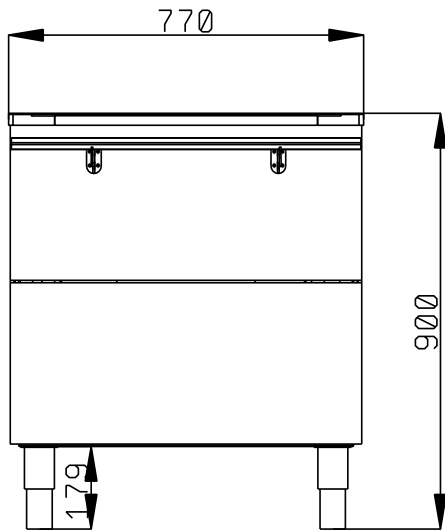

### Short Form Specification

Item No. \_\_\_\_\_

Compact design, ideal for space saving environments. Stainless steel tubular tray slider on customer side. Top provides ample displaying or workspace surface. Unit mounted on 150 mm high feet. Soft closing doors on operator side. Underneath ambient cupboard with doors. Sturdy body construction with laminated panelings on 4 sides.

### Main Features

- CB and CE certified by a third party notified body.
- Tray slider in tubular stainless steel is installed on the customer side and it can also be folded down to facilitate passage of the units through doorways.
- Ideal for servery lines with an operator.
- Unit mounted on 150 mm high feet.
- Soft closing doors on operator side.
- Available options with online configurator: colors, tray sliders, overshelves, feet/wheels with desired diameter, height 750mm for kids.
- Top provides ample displaying or workspace surface.
- Optional plinth can be installed to cover the feet or the wheels.
- Perfect compact design makes it ideal for space saving environments.
- Food introduced at the correct temperature maintains its core temperature according to Afnor Standards.
- Available dimensions: 1, 2, 3, 4 GN.
- Thanks to the sleek, minimalist glass structure, food and dust does not get trapped and the cleaning is made easier.

### Construction

- Top in AISI 304.
- Sturdy construction with laminated panelings on 4 sides.

APPROVAL: \_\_\_\_\_

Front

Side

Top

**Key Information:**

N° of doors:	1
322108 (F00N2AF00W)	
External dimensions, Width:	770 mm
External dimensions, Depth:	915 mm
External dimensions, Height:	900 mm
Net weight:	58 kg
Shipping height:	930 mm
Shipping width:	710 mm
Shipping depth:	790 mm