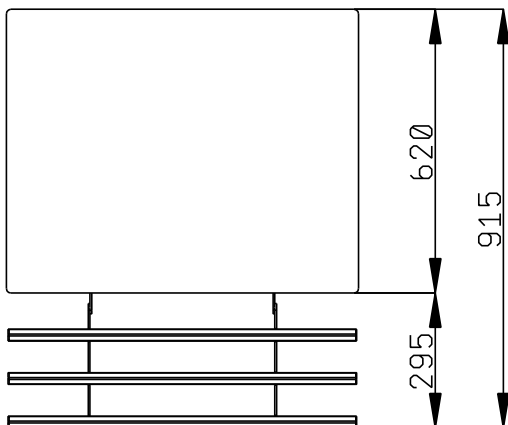

### Short Form Specification

Item No. \_\_\_\_\_

Compact design, ideal for space saving environments. Stainless steel tubular tray slider on customer side. Top provides ample displaying or workspace surface. Unit mounted on 150 mm high feet. Soft closing doors on operator side. Underneath ambient cupboard with doors. Sturdy body construction with laminated panelings on 4 sides.

### Main Features

- CB and CE certified by a third party notified body.
- Tray slider in tubular stainless steel is installed on the customer side and it can also be folded down to facilitate passage of the units through doorways.
- Ideal for servery lines with an operator.
- Unit mounted on 150 mm high feet.
- Soft closing doors on operator side.
- Available options with online configurator: colors, tray sliders, overshelves, feet/wheels with desired diameter, height 750mm for kids.
- Top provides ample displaying or workspace surface.
- Optional plinth can be installed to cover the feet or the wheels.
- Perfect compact design makes it ideal for space saving environments.
- Food introduced at the correct temperature maintains its core temperature according to Afnor Standards.
- Available dimensions: 1, 2, 3, 4 GN.
- Thanks to the sleek, minimalist glass structure, food and dust does not get trapped and the cleaning is made easier.

### Construction

- Top in AISI 304.
- Sturdy construction with laminated panelings on 4 sides.

APPROVAL: \_\_\_\_\_

Front

Side

Top

**Key Information:**

N° of doors:	1
322108 (F00N2AF00W)	
External dimensions, Width:	770 mm
External dimensions, Depth:	915 mm
External dimensions, Height:	900 mm
Net weight:	58 kg
Shipping height:	930 mm
Shipping width:	710 mm
Shipping depth:	790 mm